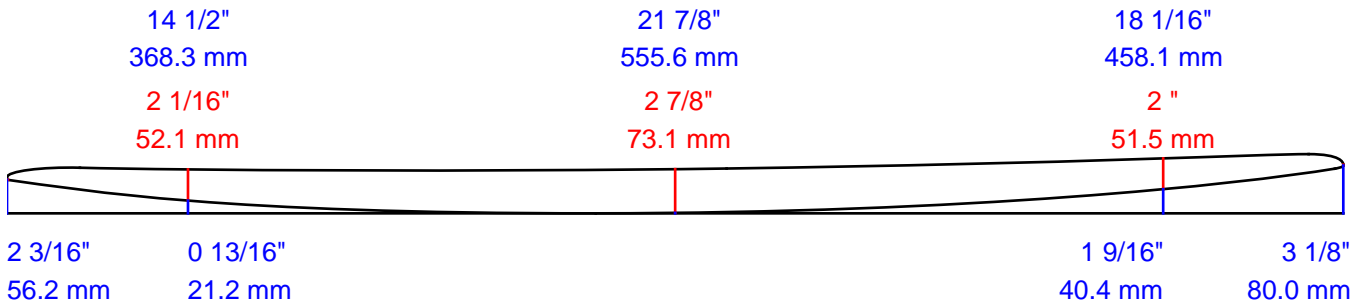

AKU SHAPER

Customer:

Date: 19 déc. 2013

Length: 7' 4 1/4" (2242.5)

Width: 22 " (558.8)

Thickness: 2 7/8" (73.1)

Tail Stop: 35 7/16" (900.0)

File: The Scorpion V 7'4

Blank:

Designed by:

Measurements are center, one foot in and one foot back, over curve.

Comments: